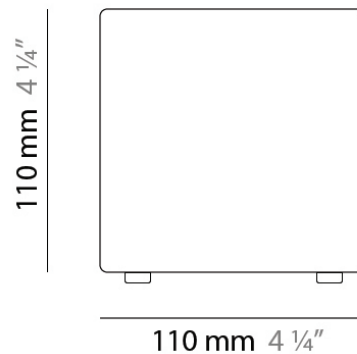

KUBIK PORTABLE

D84371

PROJECT	_____
TYPE	_____
NOTES	_____
QUANTITY	_____
DATE	_____

GENERAL

Series: Kubik
Brand: Panzeri
Division: Design
Mounting Type: Portable
Mounting Location: Table
Subcategory: Table

PHYSICAL

Shape: Square
Length (mm): 110
Length (in): 4 ⁵/₁₆
Width (mm): 110
Width (in): 4 ⁵/₁₆
Height (mm): 110
Height (in): 4 ⁵/₁₆
Light Distribution: Omnidirectional
Weight (kg): 0.83
Weight (lbs): 1.82
Diffuser: Matte White Blown Glass
Fixture Finish: WHI
Fixture Material: Metal

ELECTRICAL

Input Wattage Range: 1 - 9 W
Lamp Type: LED
Input Wattage (W): 9.5
Total Output Wattage (W): 8
Dimming: Non-Dimmable
Driver Included: Yes
Driver Location: Integrated
Driver Type: Constant Current - 120Vac
Driver Class: Class 2
Input Voltage (V): 120
Constant Current (MA): 350

LED

Number of LEDs: 1
Color Temperature (°K): 3000
Max. Delivered Lumen (lm): 667
CRI: >80 CRI
Lamp Life (hrs): 60000

OPTICAL

RATINGS AND CERTIFICATIONS

Certified By: CSA Certified to UL and CSA Standards
IP rating: IP20